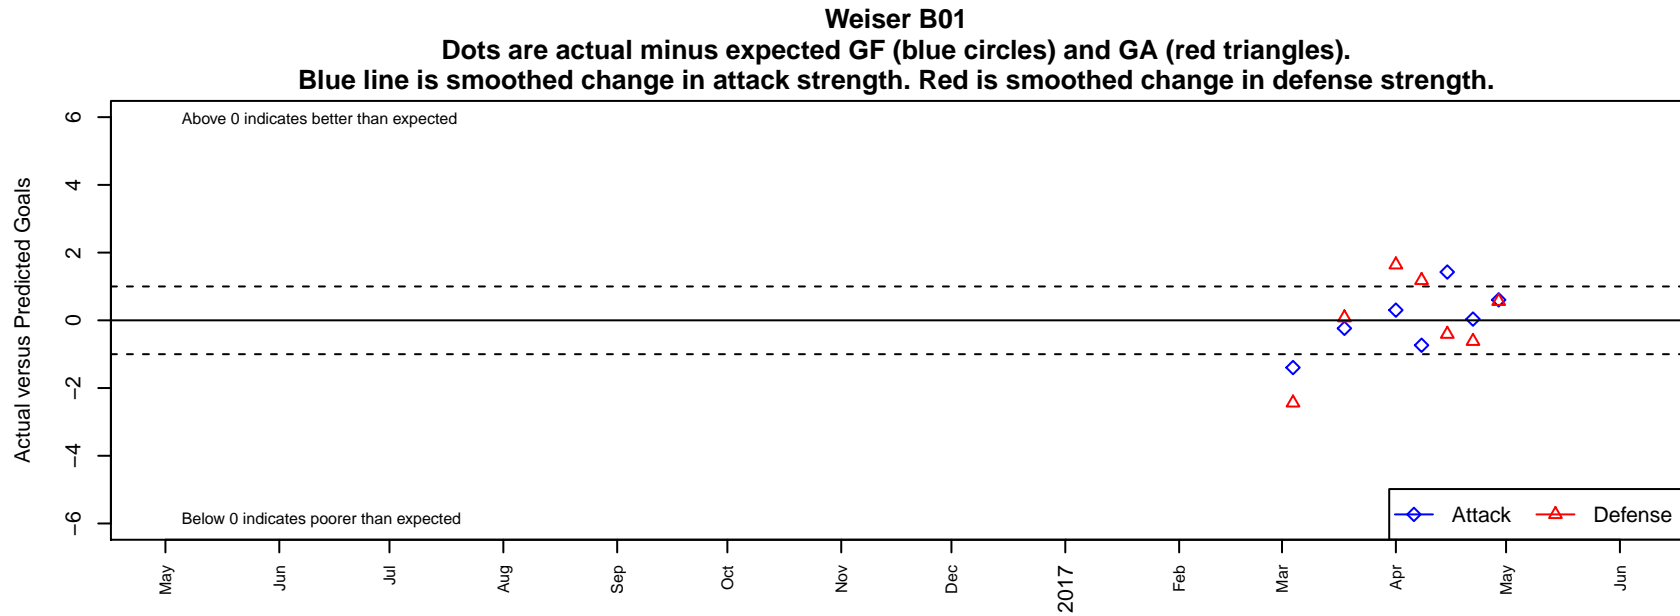

Weiser B01

Weiser SA
, ID
B01 total strength=1030
attack=2.48 defense=1.98
spr league = Spr Idaho D3 U15/16 Div 2 South

alt names used:
WEISER

Venues played:
2016 Spr Idaho D3 U15/16 Division 2 South

date	home		away		venue	pred.home	pred.away
2017-04-29	Weiser B01	2	Canyon Optimist Inferno B02	3	2016 Spr Idaho D3 U15/16 Division 2 Sout	1.39	3.56
2017-04-22	Weiser B01	2	Mountain Home SC B02	3	2016 Spr Idaho D3 U15/16 Division 2 Sout	1.96	2.38
2017-04-15	Sun Valley Blue B01	4	Weiser B01	2	2016 Spr Idaho D3 U15/16 Division 2 Sout	3.59	0.57
2017-04-08	Weiser B01	1	FC Boise B02	0	2016 Spr Idaho D3 U15/16 Division 2 Sout	1.74	1.18
2017-04-01	Twin Falls Rapids B02	2	Weiser B01	1	2016 Spr Idaho D3 U15/16 Division 2 Sout	3.64	0.70
2017-03-18	Idaho Storm Lightning B01	2	Weiser B01	1	2016 Spr Idaho D3 U15/16 Division 2 Sout	2.08	1.24
2017-03-04	Canyon Optimist Inferno B02	6	Weiser B01	0	2016 Spr Idaho D3 U15/16 Division 2 Sout	3.56	1.39